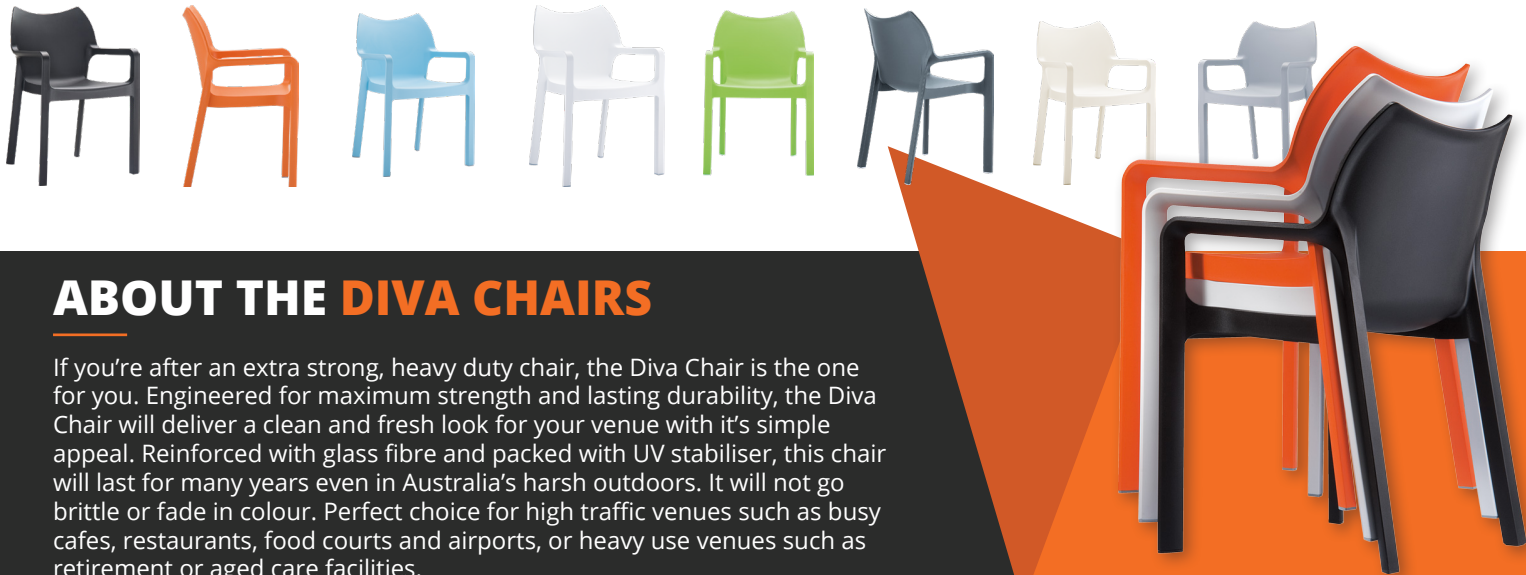

Siesta
exclusive

DIVA CHAIR

ABOUT THE DIVA CHAIRS

If you're after an extra strong, heavy duty chair, the Diva Chair is the one for you. Engineered for maximum strength and lasting durability, the Diva Chair will deliver a clean and fresh look for your venue with its simple appeal. Reinforced with glass fibre and packed with UV stabiliser, this chair will last for many years even in Australia's harsh outdoors. It will not go brittle or fade in colour. Perfect choice for high traffic venues such as busy cafes, restaurants, food courts and airports, or heavy use venues such as retirement or aged care facilities.

FEATURES

- Stackable 4 to 6 high
- Suitable for indoor and outdoor commercial use
- Made of UV stabilised polypropylene reinforced with glass fibre
- Dimensions: 575W x 520D x 850H x 470 Seat Height
- Arm Height: 650H
- Unit Weight: 5kg, SWL: 150kg
- Supplied assembled

CATAS
Tested

- Weather resistant, UV Stabilised, Glass fibre reinforced
- Stocked In: Anthracite, Black, Red, White
- Special Order Colours: Light Blue
- Replaceable feet, Drainage hole available at an extra cost
- CATAS Tested
- Made in Europe